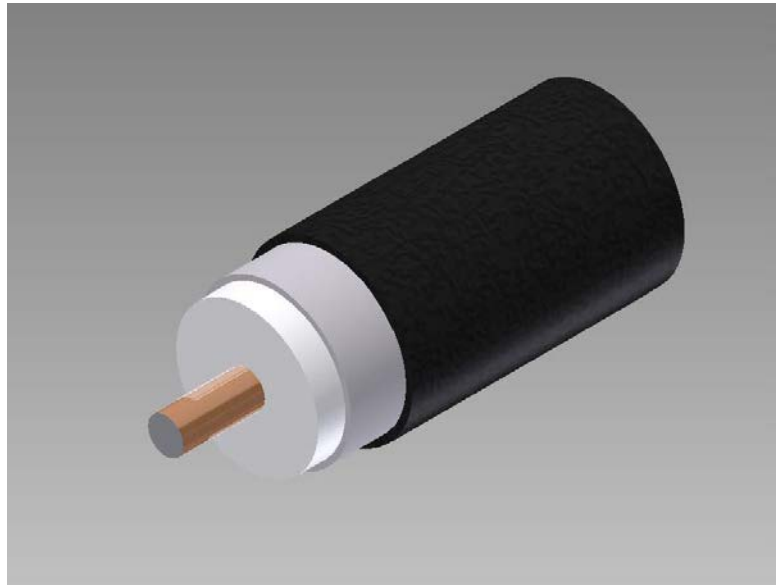

TFC Coaxial Cable Product Information Sheet

Type: T10750J

750 Series Coaxial Cable
 Copper Clad Aluminum Conductor
 Foamed Polyethylene Dielectric
 Seamless Aluminum Tube Outer Conductor
 Medium Density Polyethylene Jacket

Cable Ordering Information

Part Number	Desc	NEC / CSA Listing
750750J000BK00100001	T10750J	n/a

Characteristics

Material	Detail	inches	mm
Inner Conductor	Copper Clad Aluminum	0.166	4.22
Dielectric	Foamed Polyethylene	0.678	17.2
Outer Conductor	Seamless Aluminum Tube	0.750	19.1
Floodant	---	---	---
Jacket	Polyethylene, Outdoor, Black	0.820	20.8
Messenger	---	---	---
Cable Width	---	---	---